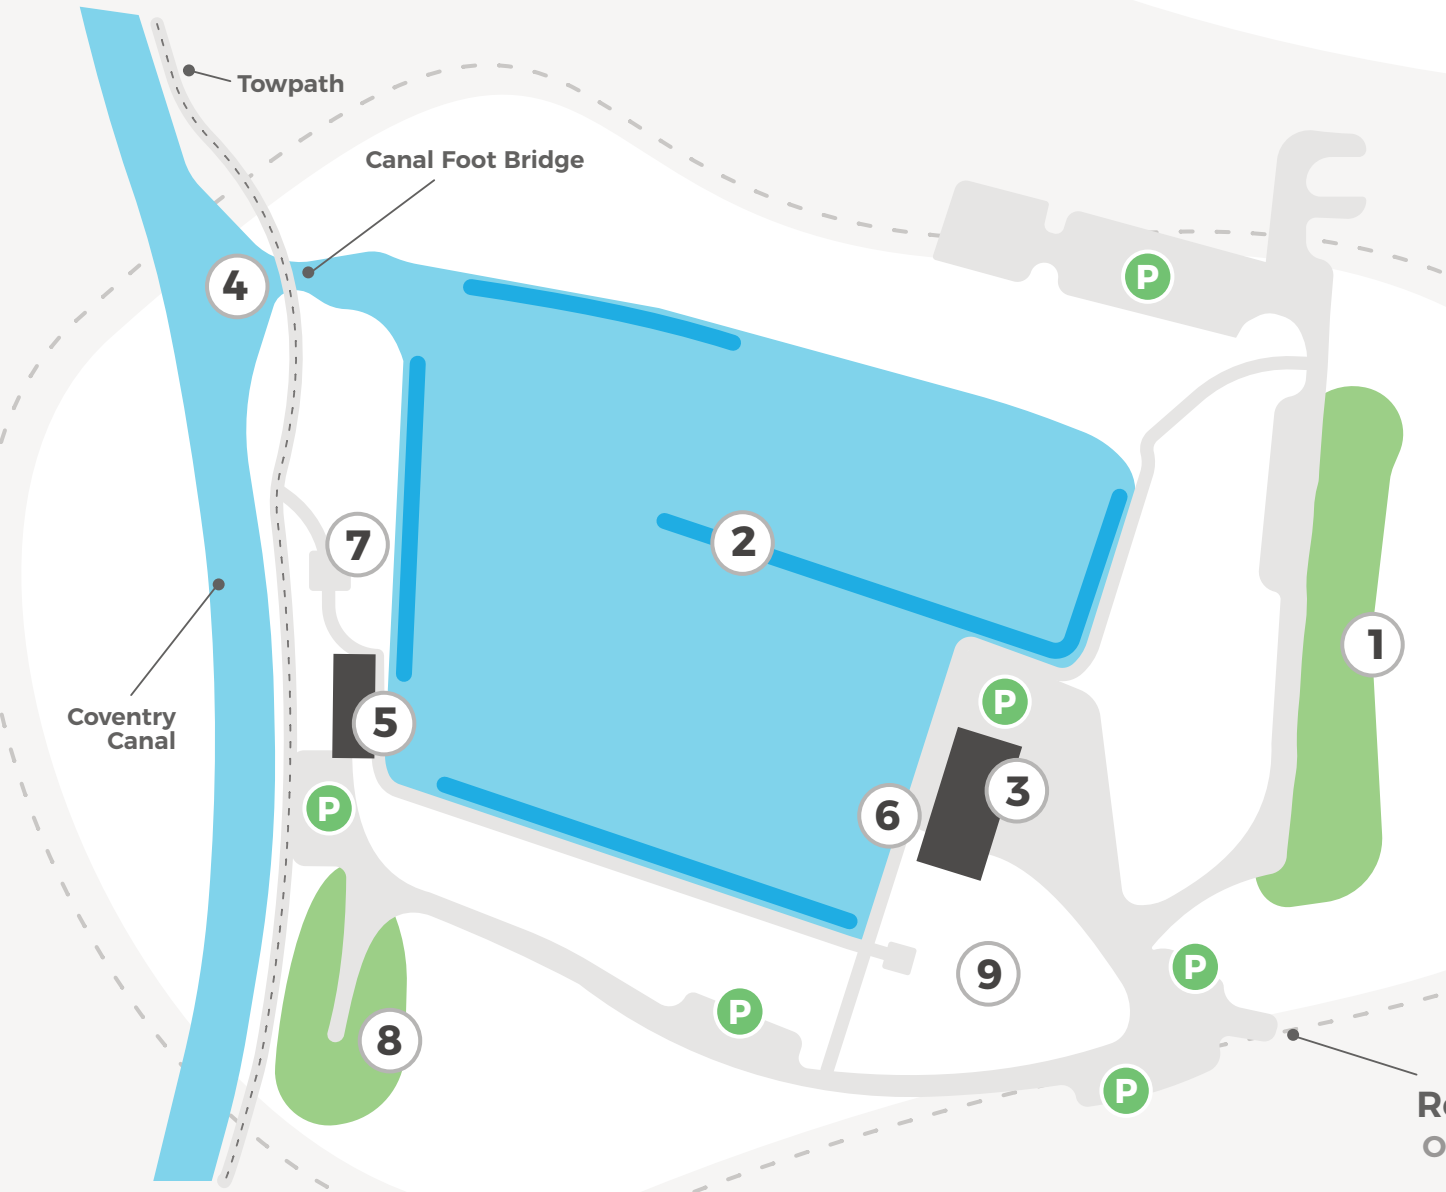

# Kings Orchard Marina Site Map

▲ Towards Fradley Junction

Coventry Canal

4

7

5

P

8

P

P

1

- 1. Private Caravan Pitches
- 2. Mooring Pontoons
- 3. Toilets, Showers & Office
- 4. Canal Entrance
- 5. Toilets, Showers & Wash Up
- 6. Calor Gas, Pumpout & Diesel
- 7. Picnic / BBQ Area
- 8. CL Caravan Pitches
- 9. Camping area
- (P) Car Parking

Road Entrance  
Off Broad Lane

▼ Towards Huddlesford Junction