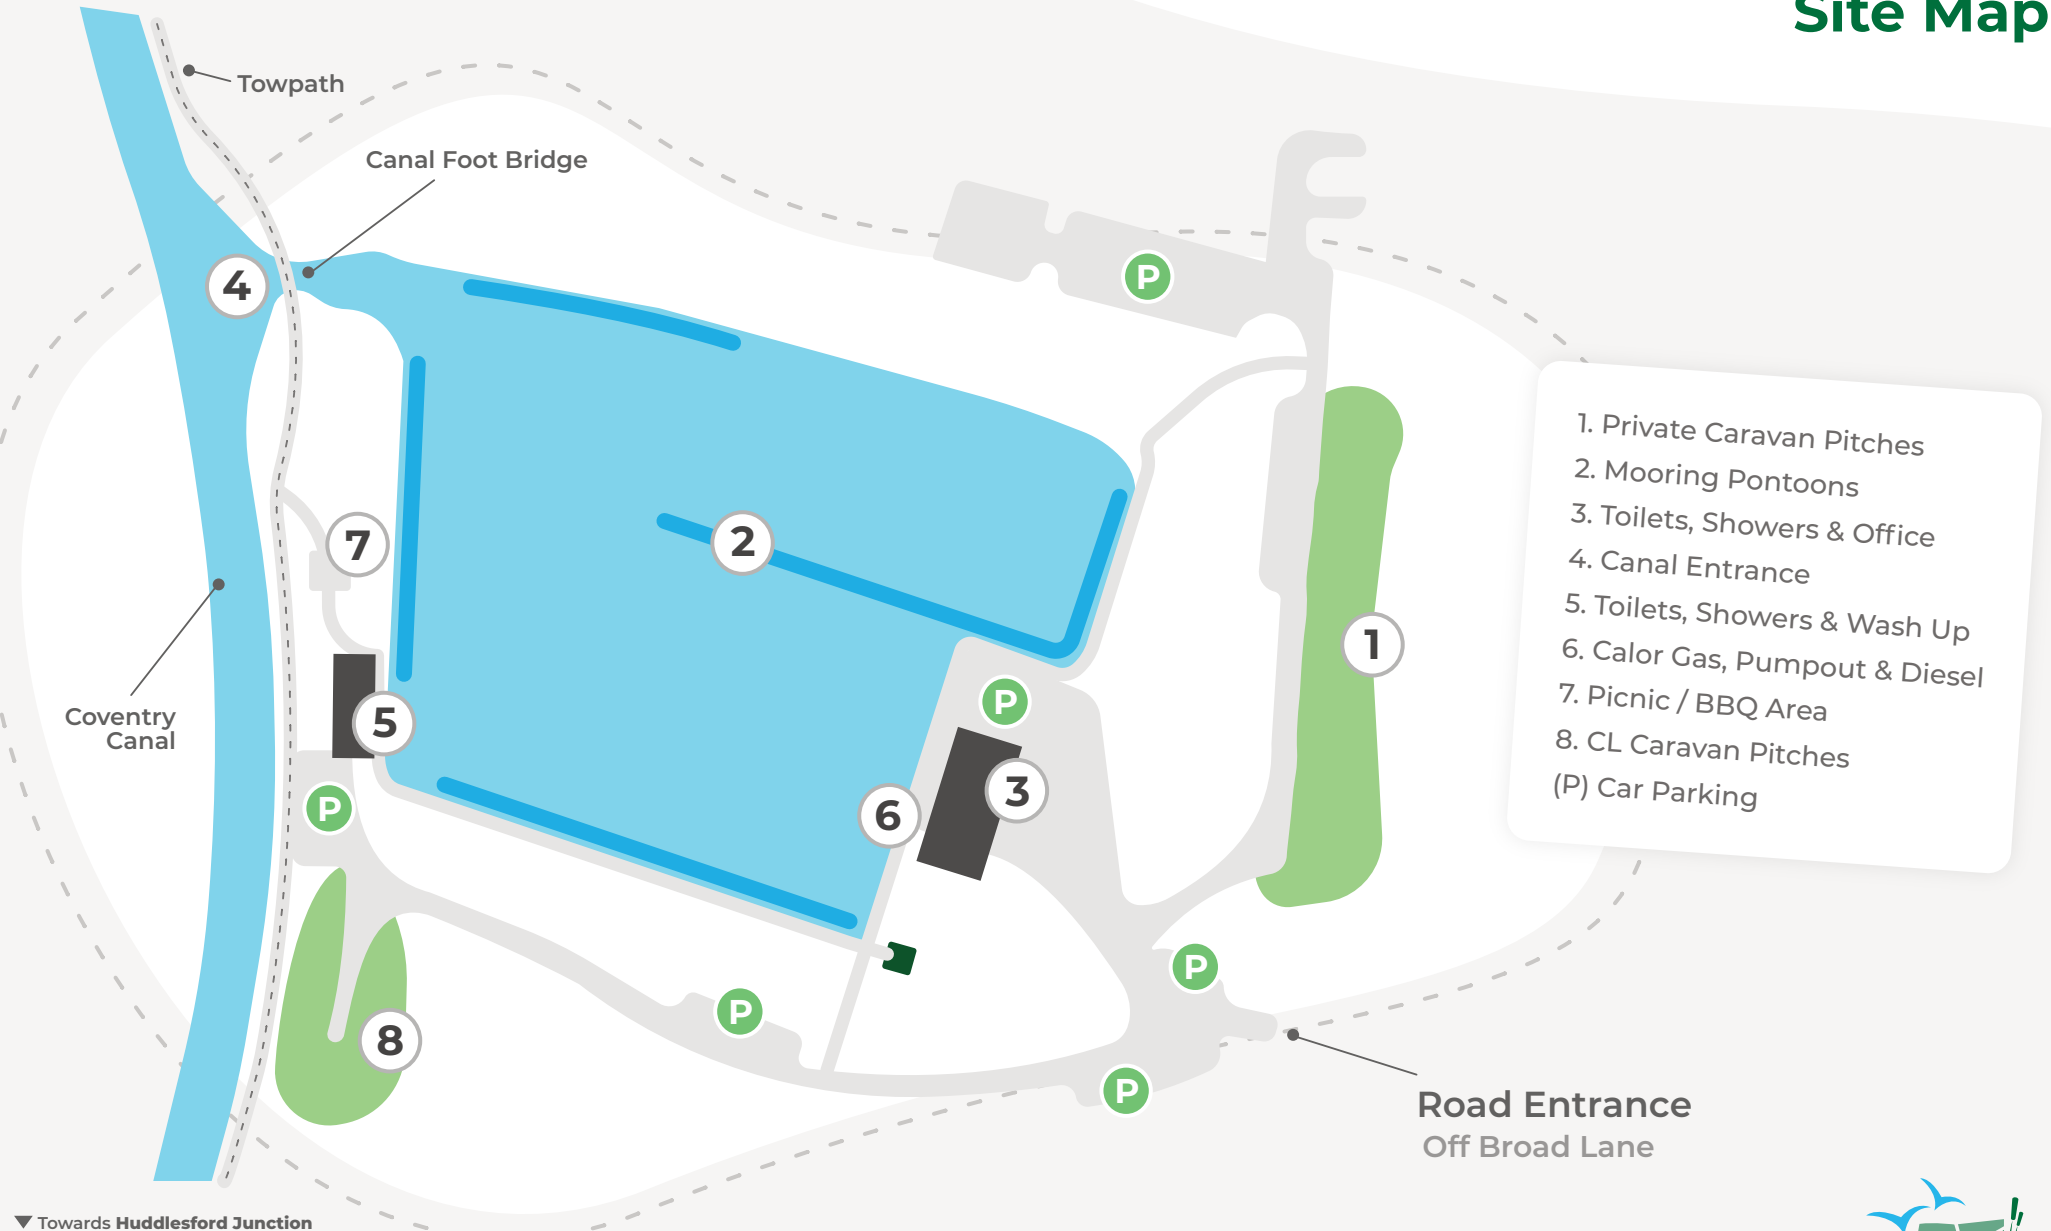

Kings Orchard Marina Site Map

▲ Towards Fradley Junction

- 1. Private Caravan Pitches
- 2. Mooring Pontoons
- 3. Toilets, Showers & Office
- 4. Canal Entrance
- 5. Toilets, Showers & Wash Up
- 6. Calor Gas, Pumpout & Diesel
- 7. Picnic / BBQ Area
- 8. CL Caravan Pitches
- (P) Car Parking

Road Entrance
Off Broad Lane

▼ Towards Huddlesford Junction